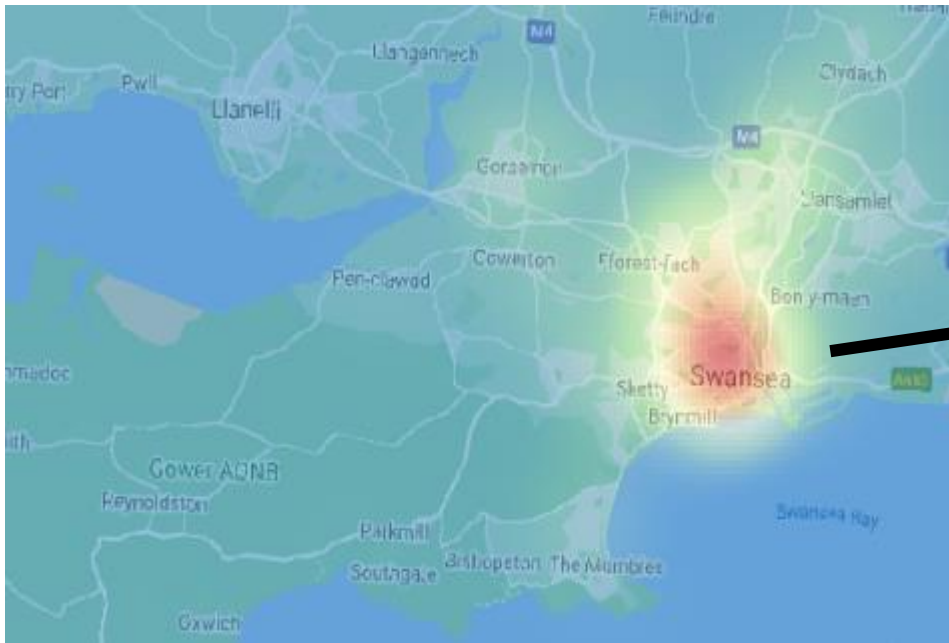

## Violence against women and girls

For the period of 2021 (January to December) there was a total of **2099** offences where victims of violence were female, in Swansea.

- **975** violence with injury (**504** domestic related);
- **1124** violence without injury (**585** domestic related);
- Of the **1669** unique female victims identified; **260** were repeat victims with almost a third of these (29.6%, **77**) being a repeat victim on 3 or more separate offences.