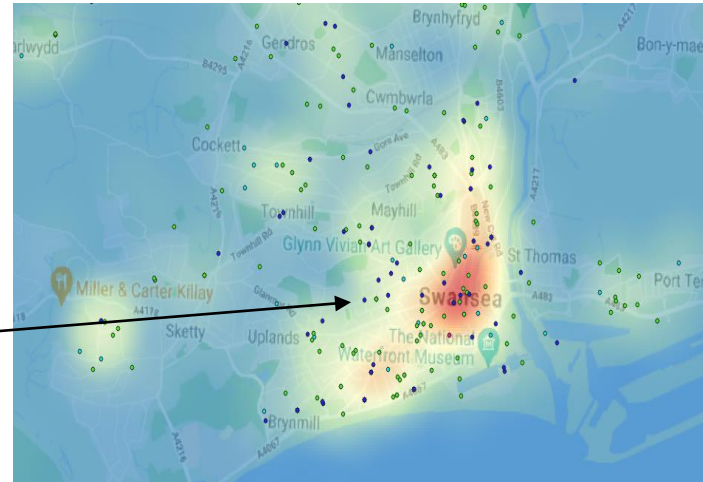

Performance and Crime Statistics

FYI – this is not official data as the information is based on keyword searches as there is no specific category for knife crime. The extraction method has changed since last year, with the data source being the Force Knife Crime dataset, filtered on Swansea. This could be the reasoning behind the decrease in the figures from 2020.

Op Sceptre – Knife related crime/ incidents

Over the period of January to December 2021, there were **612** knife related occurrences reported in Swansea (**342** crimes and **270** incidents)

Type/Sub Category	Swansea
Crime	342
Possession	171
Seized Weapon	2
Threat	130
Use	39
Non Crime	270
Found Weapon	2
Possession	135
Threat	106
Use	27