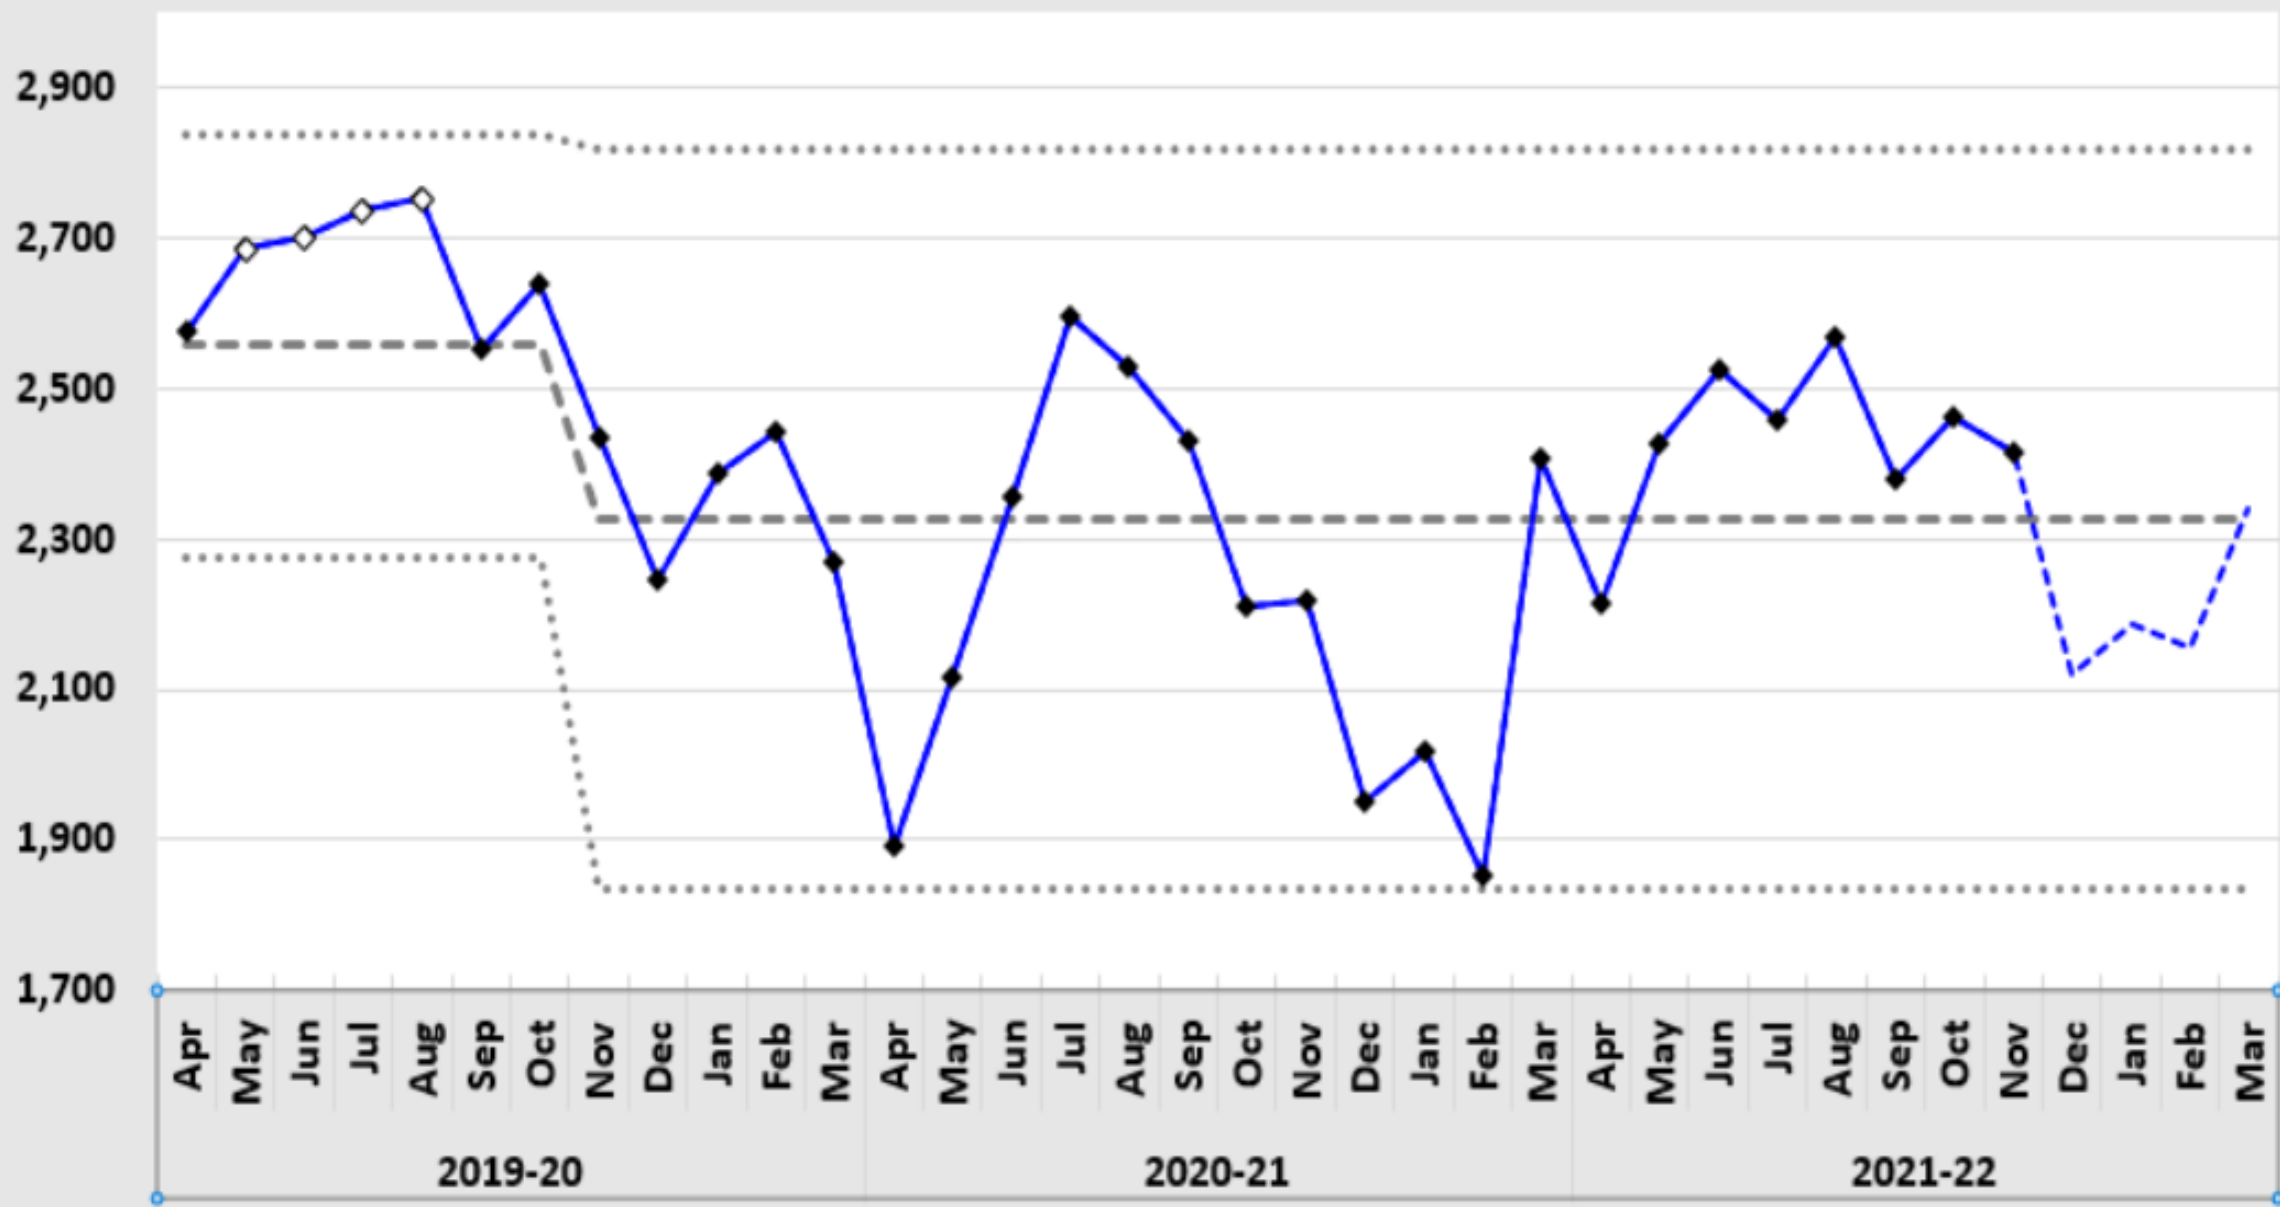

Recorded Crime - All Crime - Swansea, Neath and Port Talbot - Monthly