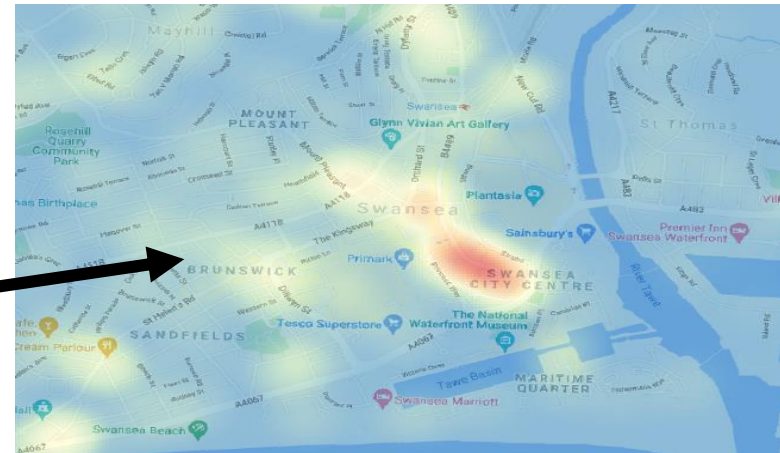

## Violence against women and girls

For the period of 2021 (January to December) there was a total of **2099** offences where victims of violence were female, in Swansea.

- **975** violence with injury (**504** domestic related);
- **1124** violence without injury (**585** domestic related);
- Of the **1669** unique female victims identified; **260** were repeat victims with almost a third of these (29.6%, **77**) being a repeat victim on 3 or more separate offences.