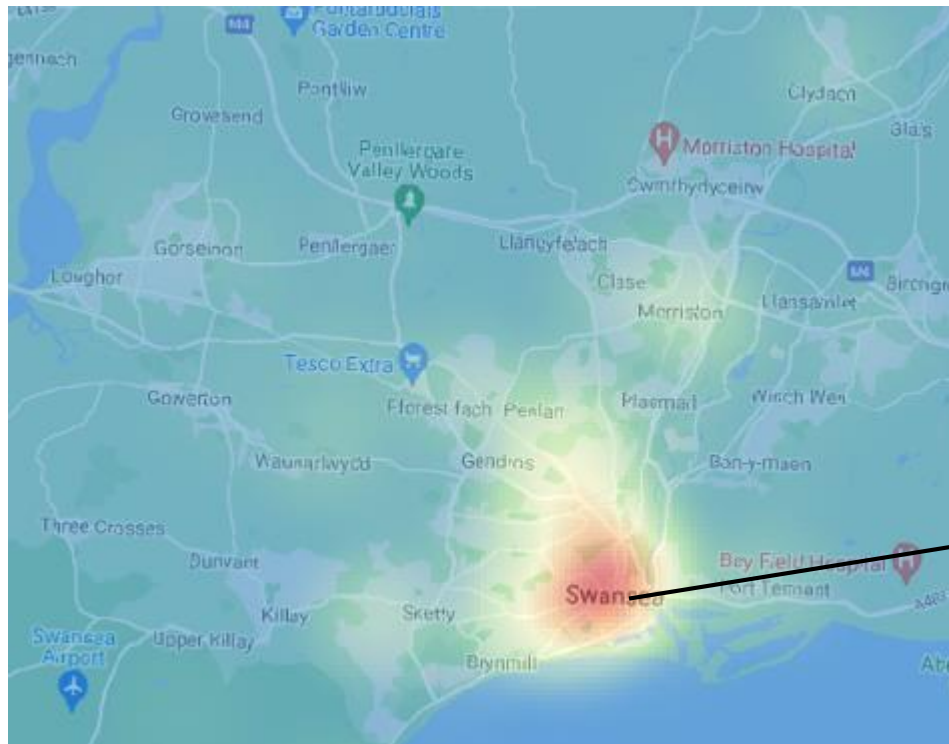

Performance and Crime Statistics

Drug trafficking

Over the period of January to December 2021 there were **184** drug trafficking offences recorded in Swansea.