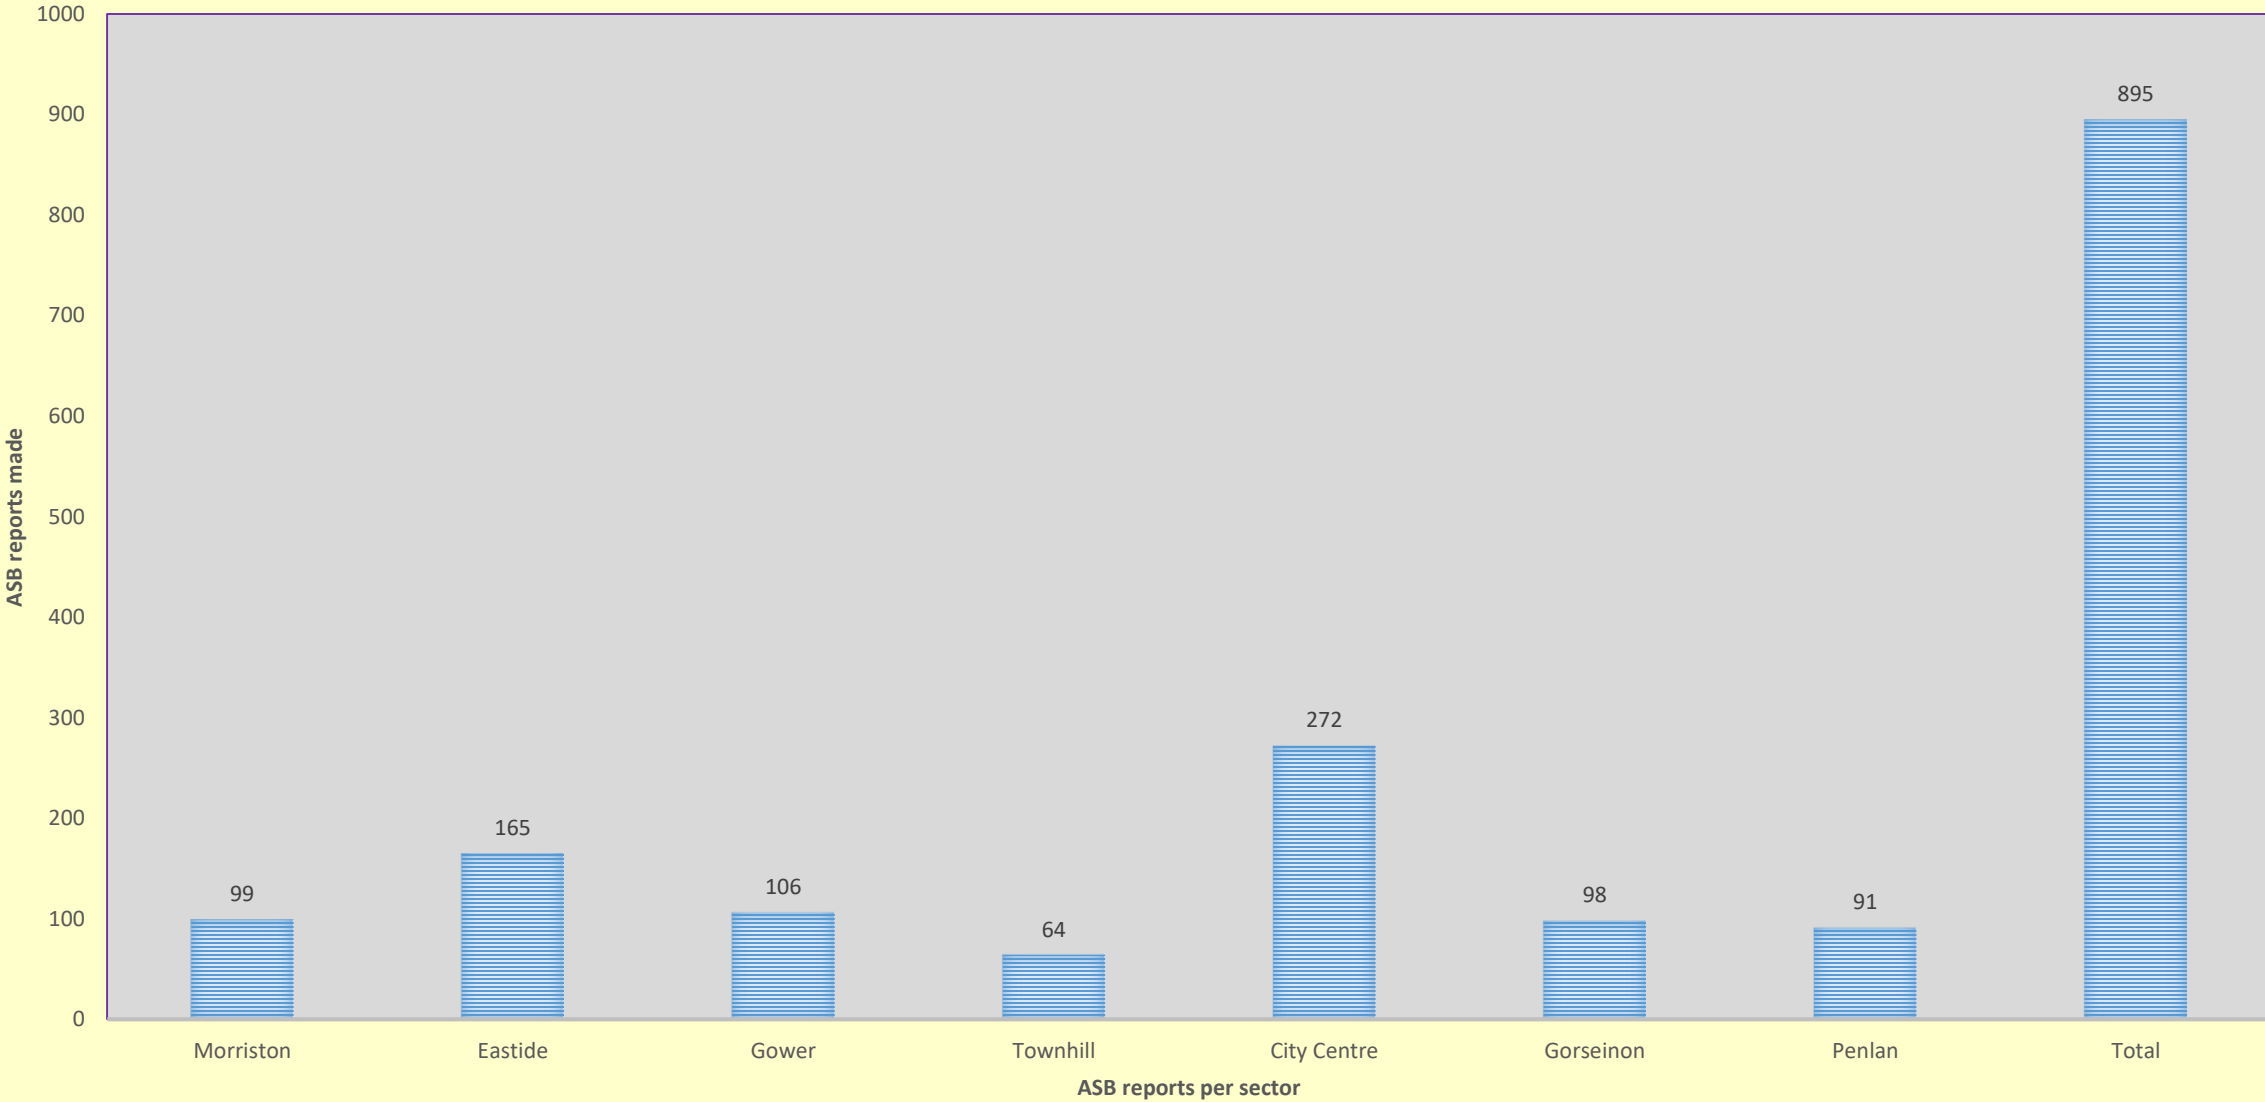

ASB FIGURES FOR SWANSEA NOVEMBER 21 TO JANUARY 2022.