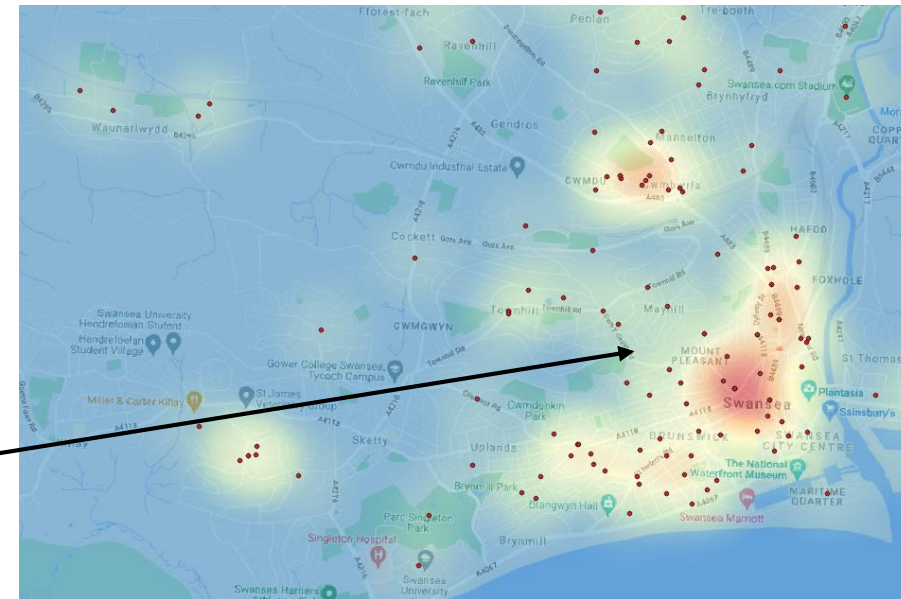

Performance and Crime Statistics

Drug trafficking

Over the period of January to December 2021 there were **184** drug trafficking offences recorded in Swansea.