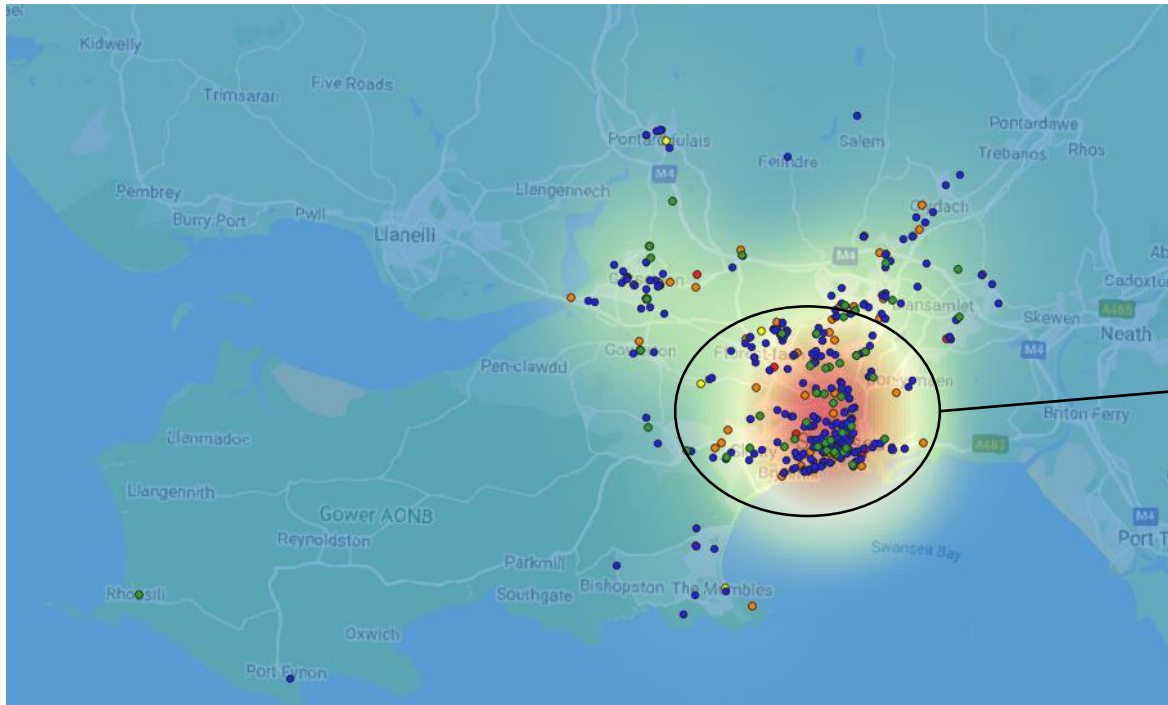

Performance and Crime Statistics

Hate crime

Over the duration of January to December 2021, there were **456** hate crimes reported in Swansea.

- Disability
- Racial
- Religion
- Sexual Orientation
- Transgender