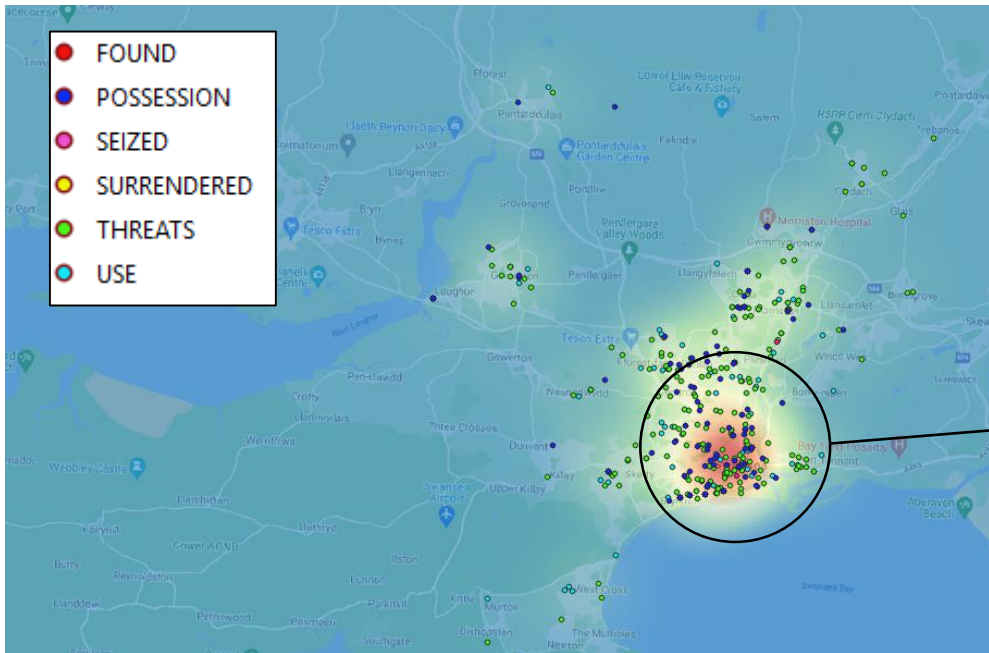

Performance and Crime Statistics

FYI – this is not official data as the information is based on keyword searches as there is no specific category for knife crime. The extraction method has changed since last year, with the data source being the Force Knife Crime dataset, filtered on Swansea. This could be the reasoning behind the decrease in the figures from 2020.

Op Sceptre – Knife related crime/ incidents

Over the period of January to December 2021, there were **612** knife related occurrences reported in Swansea (**342** crimes and **270** incidents)

Type/Sub Category	Swansea
Crime	342
Possession	171
Seized Weapon	2
Threat	130
Use	39
Non Crime	270
Found Weapon	2
Possession	135
Threat	106
Use	27